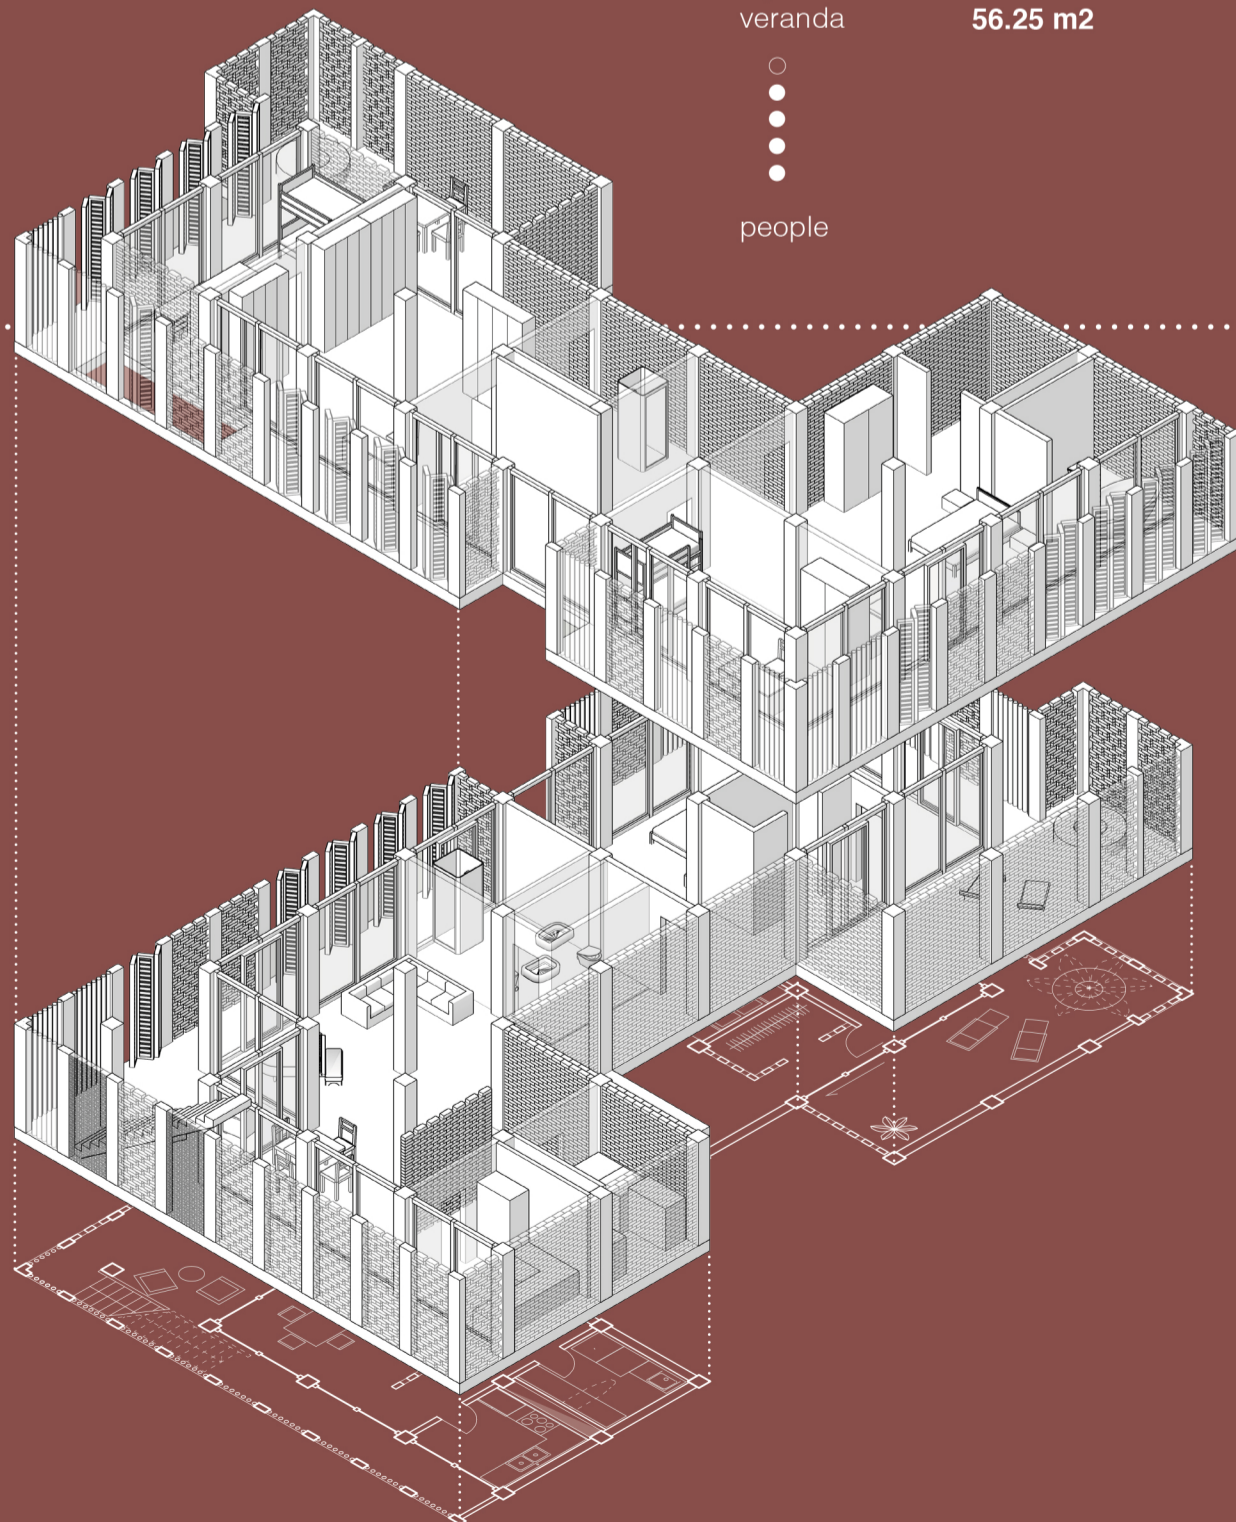

low income units

UNIT 1.01

square meters 18 m2  
veranda 4.5 m2

UNIT 1.02

square meters 27 m2  
veranda 9 m2

UNIT 1.03

square meters 36 m2  
veranda 4.5 m2

UNIT 1.03

square meters 36 m2  
veranda 22.5 m2

UNIT 1.03

square meters 36 m2  
veranda 22.5 m2

mid income units

UNIT 2.01

square meters 81 m2  
veranda 33.75 m2

UNIT 2.02

square meters 99 m2  
veranda 56.25 m2

UNIT 2.03

square meters 144 m2  
veranda 51.75 m2

high income units

UNIT 3.01

square meters 315 m2  
veranda 120 m2