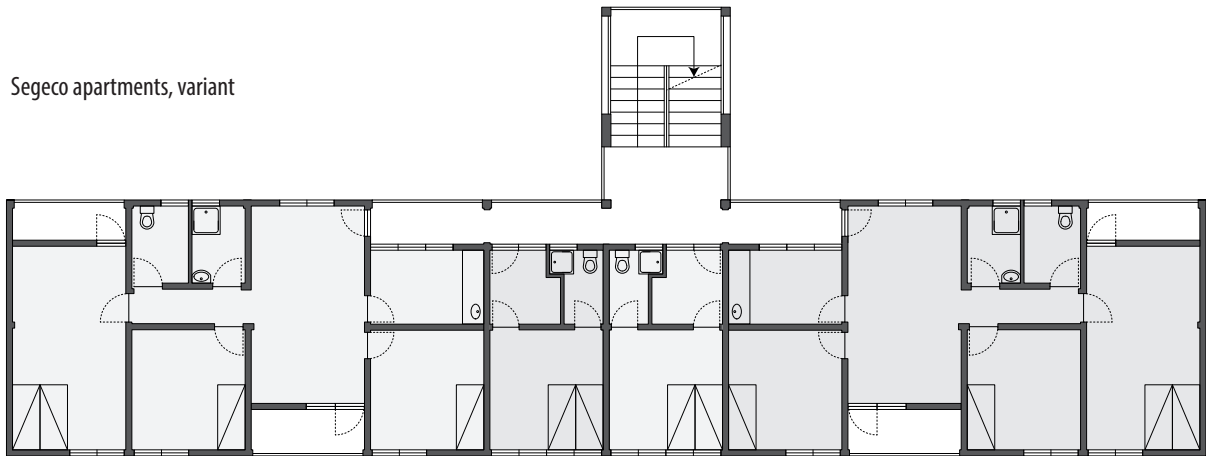

Segeco apartments, typical floor

Segeco apartments, variant

Kaiser apartments, typical floor

0 1 5m