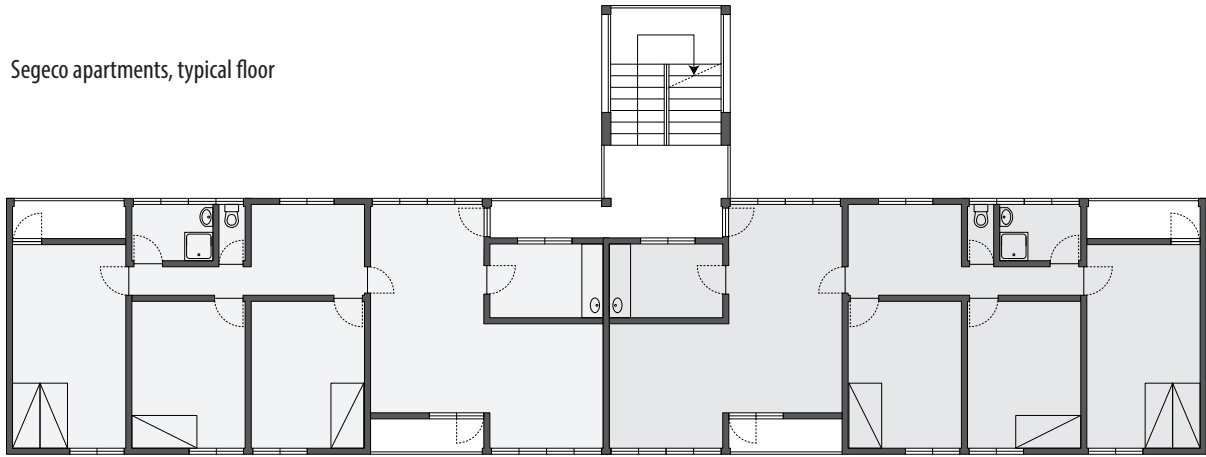

Segeco apartments, typical floor

Segeco apartments, variant

Kaiser apartments, typical floor

0 1 5m